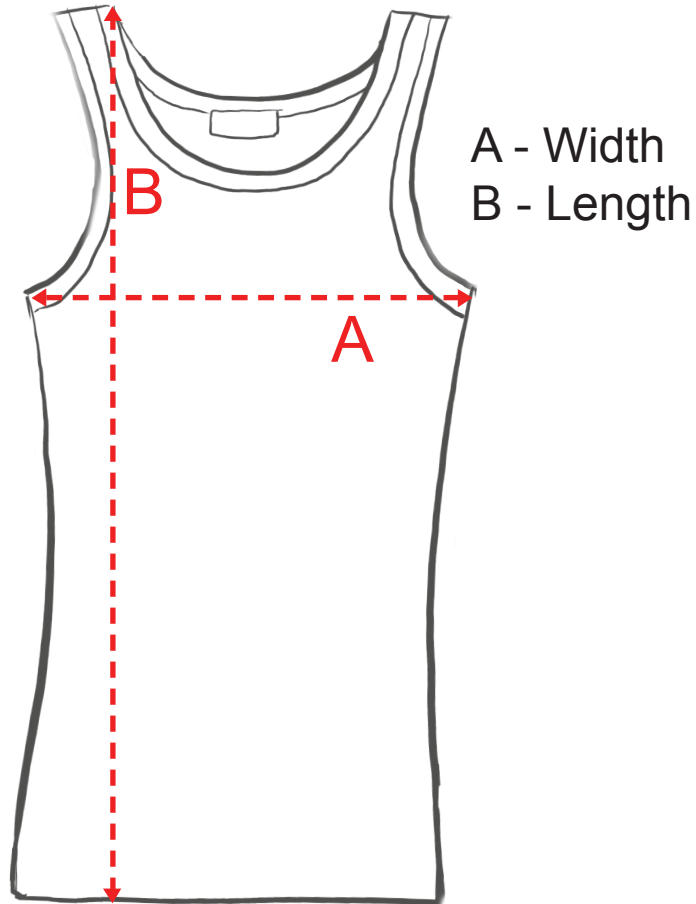

ROCK&ROCK Slim Fit Vest

Measurement guide:

Product Details:

- Material: 100% cotton
- Tight fitting

Size Chart

Size (UK)	Size (Asia)	A	B
4 (XXS)	S	30.5 cm	66 cm
6 (XS)	M	33.5 cm	68 cm
8 (S)	L	35.5 cm	69 cm
10 (M)	XL	38 cm	69.5 cm
12 (M)	XXL	40 cm	71 cm
14 (L)	XXXL	43 cm	73 cm

Important note: The labels on Rock&Rock Slim Fit vests currently feature Asian sizes, instead of UK sizes, so don't panic if you think you have the wrong size!